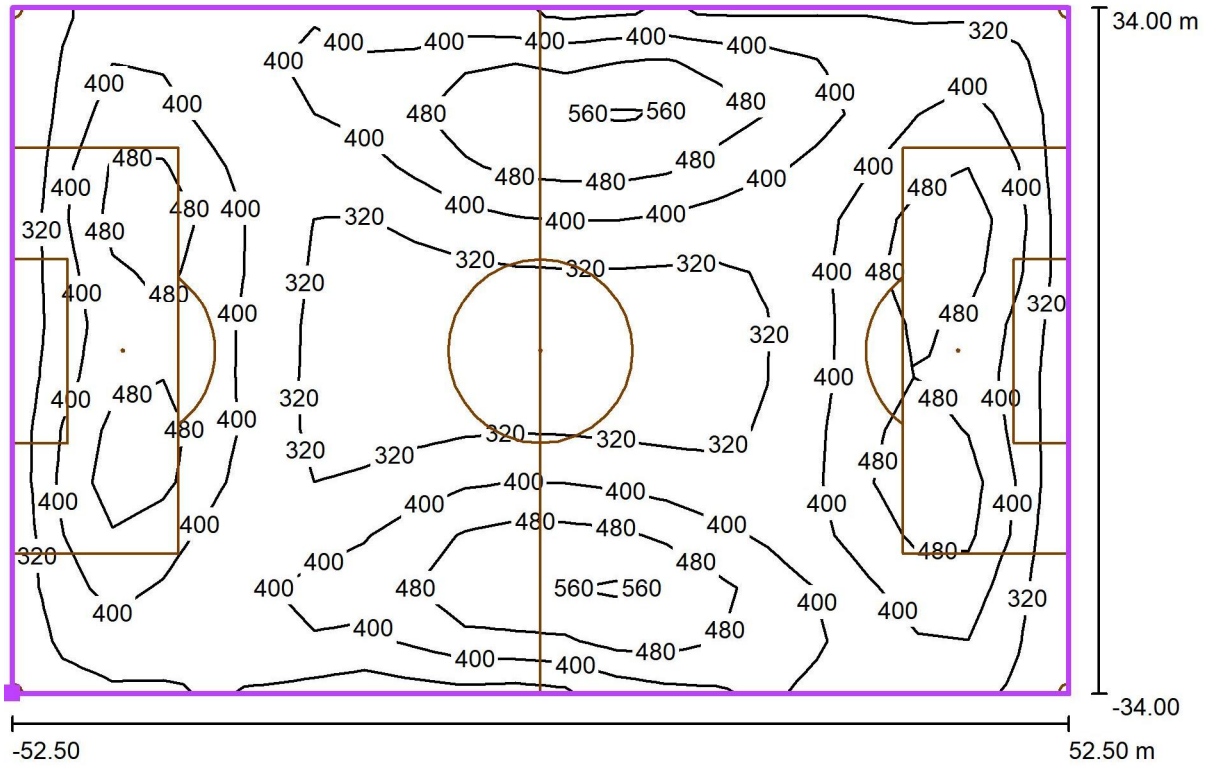

Nymarksbanene / Soccer Field 1 Calculation Grid (PA) / Isolines (E, Perpendicular)

Values in Lux, Scale 1 : 751

Position of surface in external scene:

Marked point: (174.177 m,
431.328 m, 0.000 m)

Grid: 21 x 13 Points

Position of surface in external scene:
 Marked point: (174.177 m,
 431.328 m, 0.000 m)

Grid: 21 x 13 Points

E_{av} [lx]
398

E_{min} [lx]
255

E_{max} [lx]
605

u0
0.64

E_{min} / E_{max}
0.42