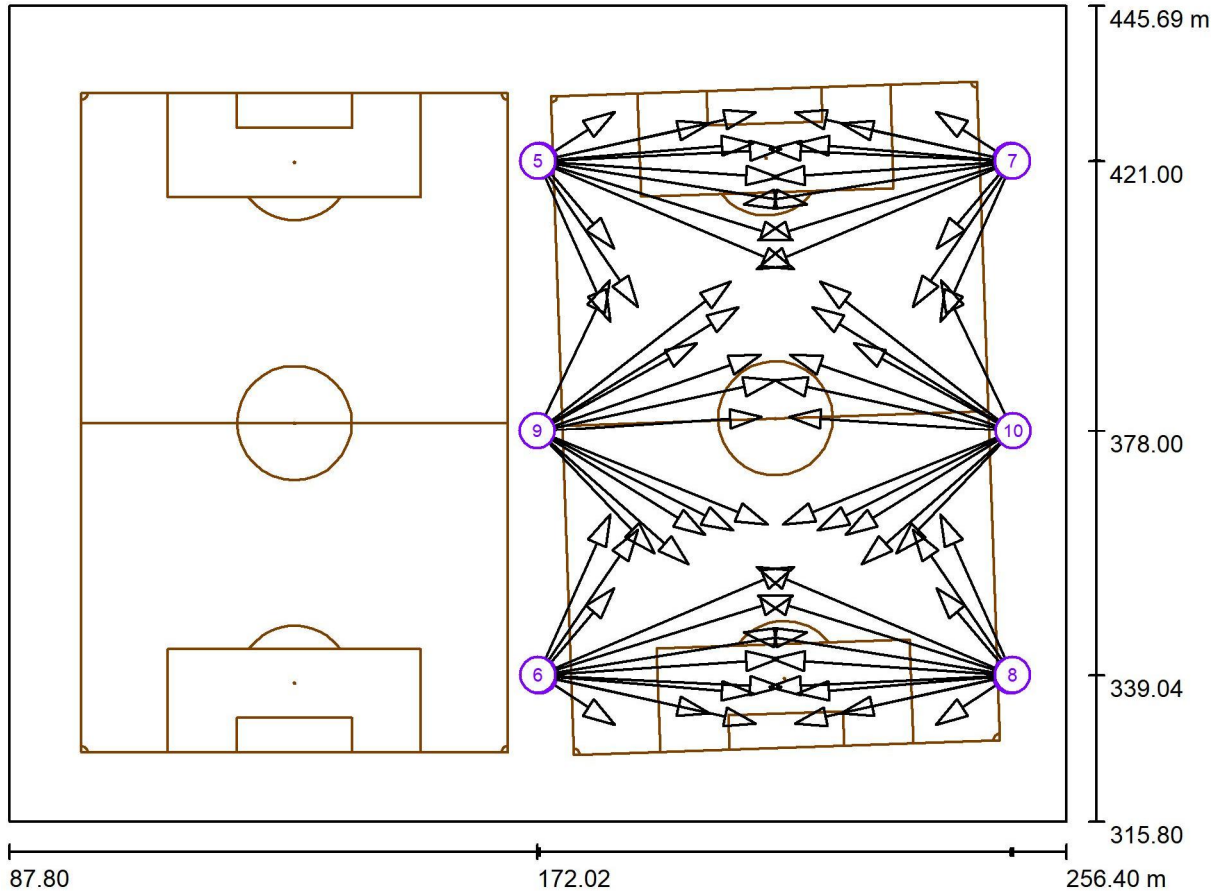

Operator
Telephone
Fax
e-Mail

Nymarksbanene / Luminaire parts list

- | | | | |
|-----------|--|---|---|
| 36 Pieces | <p>Sirius Sports Twin-480W-30D Sirius Sports Twin
Article No.: Sirius Sports Twin-480W-30D
Luminous flux (Luminaire): 77339 lm
Luminous flux (Lamps): 77382 lm
Luminaire Wattage: 480.3 W
Luminaire classification according to CIE: 99
CIE flux code: 78 85 93 99 100
Fitting: 1 x Sirius Sports Twin-480W-30D
(Correction Factor 1.000).</p> | <p>See our luminaire
catalog for an image of
the luminaire.</p> |  |
| 36 Pieces | <p>Sirius Sports Twin-480W-60D Sirius Sports Twin
Article No.: Sirius Sports Twin-480W-60D
Luminous flux (Luminaire): 82069 lm
Luminous flux (Lamps): 82087 lm
Luminaire Wattage: 480.2 W
Luminaire classification according to CIE: 100
CIE flux code: 82 95 99 100 100
Fitting: 1 x Sirius Sports Twin-480W-60D
(Correction Factor 1.000).</p> | <p>See our luminaire
catalog for an image of
the luminaire.</p> |  |

Operator
Telephone
Fax
e-Mail

Nymarksbanene / Sport Luminaires (Coordinates List)

Scale 1 : 1206

List of the Sport Luminaires

Luminaire	Index	Position [m]			Aiming Point [m]			Angle [°]	Alignment	Pole
		X	Y	Z	X	Y	Z			
Sirius Sports Twin-480W-60D	1	172.400	421.054	16.000	184.400	428.900	0.000	48.1	(C 90, G IMax)	/
Sirius Sports Twin	1	172.400	421.054	16.000	184.300	407.100	0.000	41.1	(C 90, G IMax)	/
Sirius Sports Twin-480W-60D	1	172.400	421.054	16.000	199.500	427.000	0.000	30.0	(C 90, G IMax)	/
Sirius Sports Twin	2	172.400	339.040	16.000	184.400	331.194	0.000	48.1	(C 90, G IMax)	/

Nymarksbanene / Soccer Field 1 Calculation Grid (PA) / Isolines (E, Perpendicular)

Values in Lux, Scale 1 : 751

Position of surface in external scene:

Marked point: (174.177 m,
431.328 m, 0.000 m)

Grid: 21 x 13 Points

Position of surface in external scene:
 Marked point: (174.177 m,
 431.328 m, 0.000 m)

Grid: 21 x 13 Points

E_{av} [lx]
398

E_{min} [lx]
255

E_{max} [lx]
605

u0
0.64

E_{min} / E_{max}
0.42