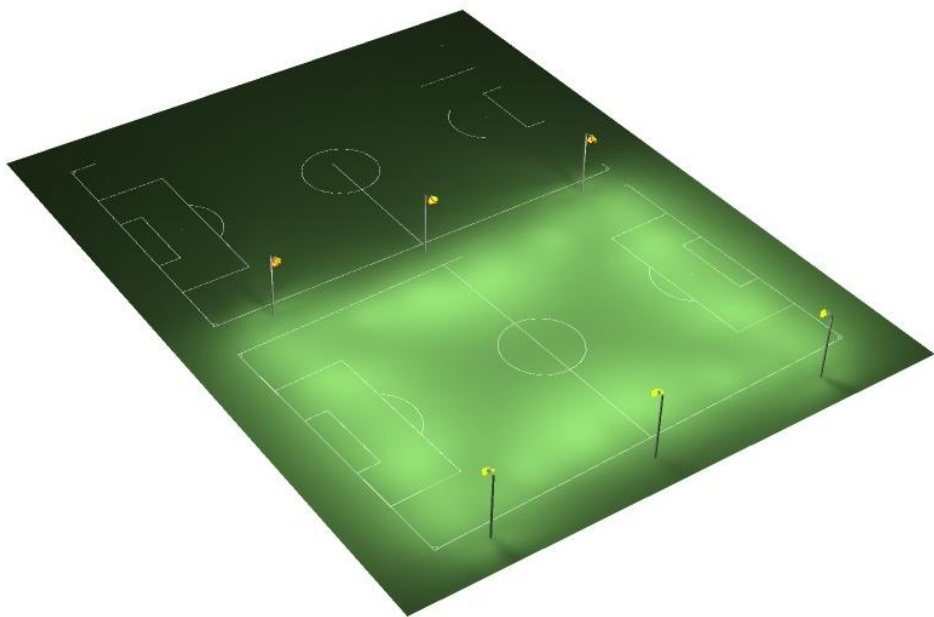

Operator
Telephone
Fax
e-Mail

Nymarksbanene / 3D Rendering