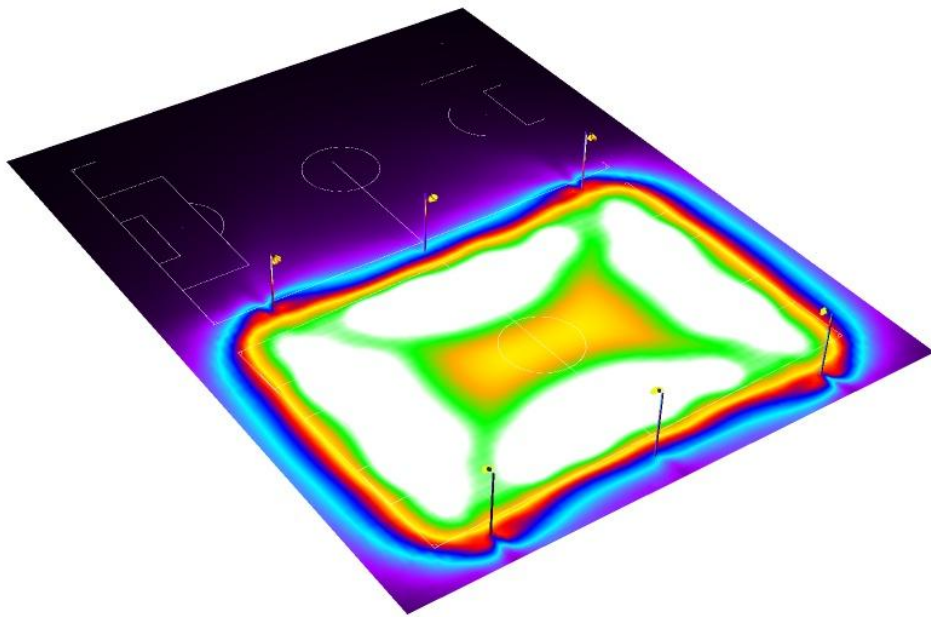

Operator
Telephone
Fax
e-Mail

Nymarksbanene / 3D Rendering

Operator
Telephone
Fax
e-Mail

Nymarksbanene / False Colour Rendering

0 48.75 97.50 146.25 195 243.75 292.50 341.25 390

lx

Operator
Telephone
Fax
e-Mail

Nymarksbanene / Soccer Field 1 Calculation Grid (PA) / Isolines (E, Perpendicular)

Values in Lux, Scale 1 : 751

Position of surface in external scene:

Marked point: (174.177 m,
431.328 m, 0.000 m)

Grid: 21 x 13 Points

Position of surface in external scene:
 Marked point: (174.177 m,
 431.328 m, 0.000 m)

Grid: 21 x 13 Points

E_{av} [lx]
398

E_{min} [lx]
255

E_{max} [lx]
605

u0
0.64

E_{min} / E_{max}
0.42